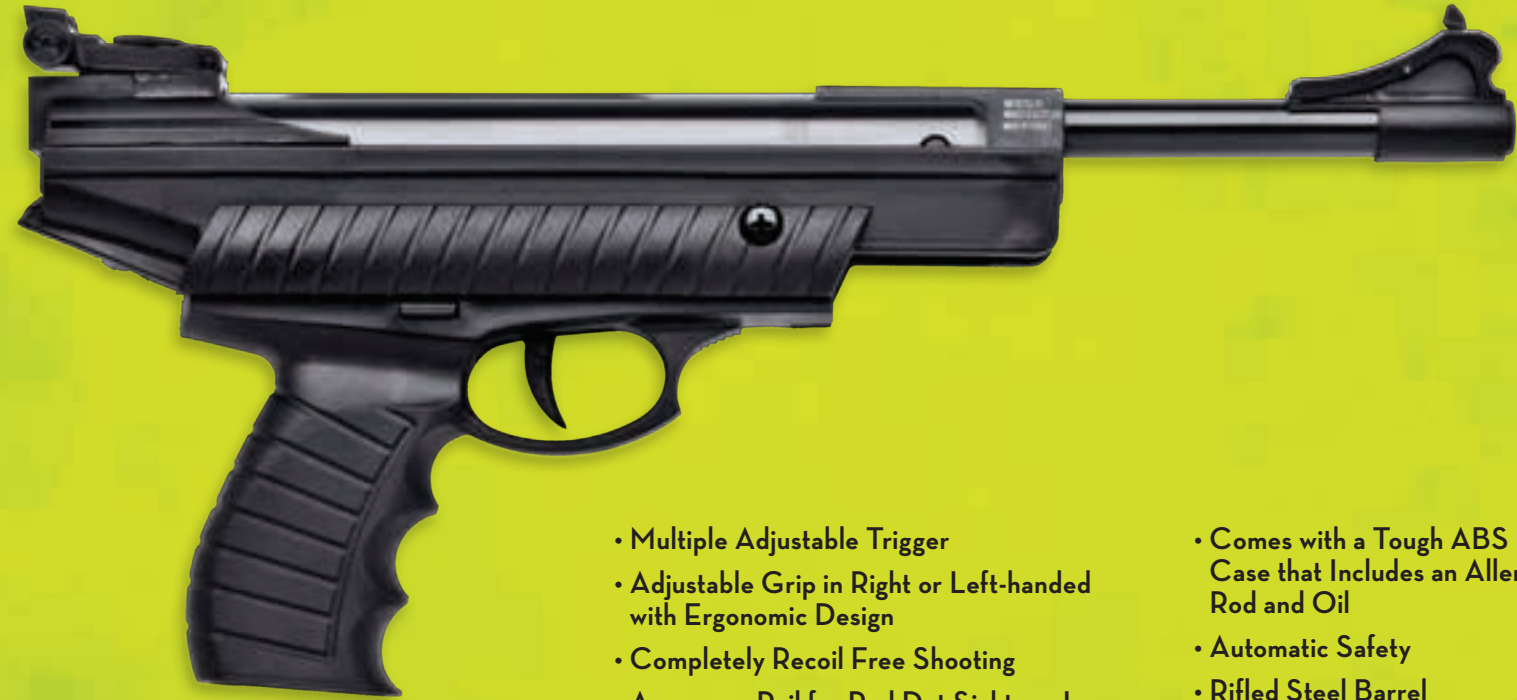

TYPHOON

- Multiple Adjustable Trigger
- Adjustable Grip in Right or Left-handed with Ergonomic Design
- Completely Recoil Free Shooting
- Accessory Rail for Red Dot Sights or Lasers
- Adjustable Front and Rear Sights
- Comes with a Tough ABS Plastic Carry Case that Includes an Allen Key, Cleaning Rod and Oil
- Automatic Safety
- Rifled Steel Barrel

MODEL #	DESCRIPTION	CALIBER	VELOCITY Ft/Sec	ENERGY Ft lbs	Joules	WEIGHT	BARREL LENGTH	OVERALL LENGTH
WPITYPH177	Typhoon	.177	450	3.1	42	3 lbs	6.89"	14.8"
WPITYPH22	Typhoon	.22	330	3.3	45	3 lbs	6.89"	14.8"