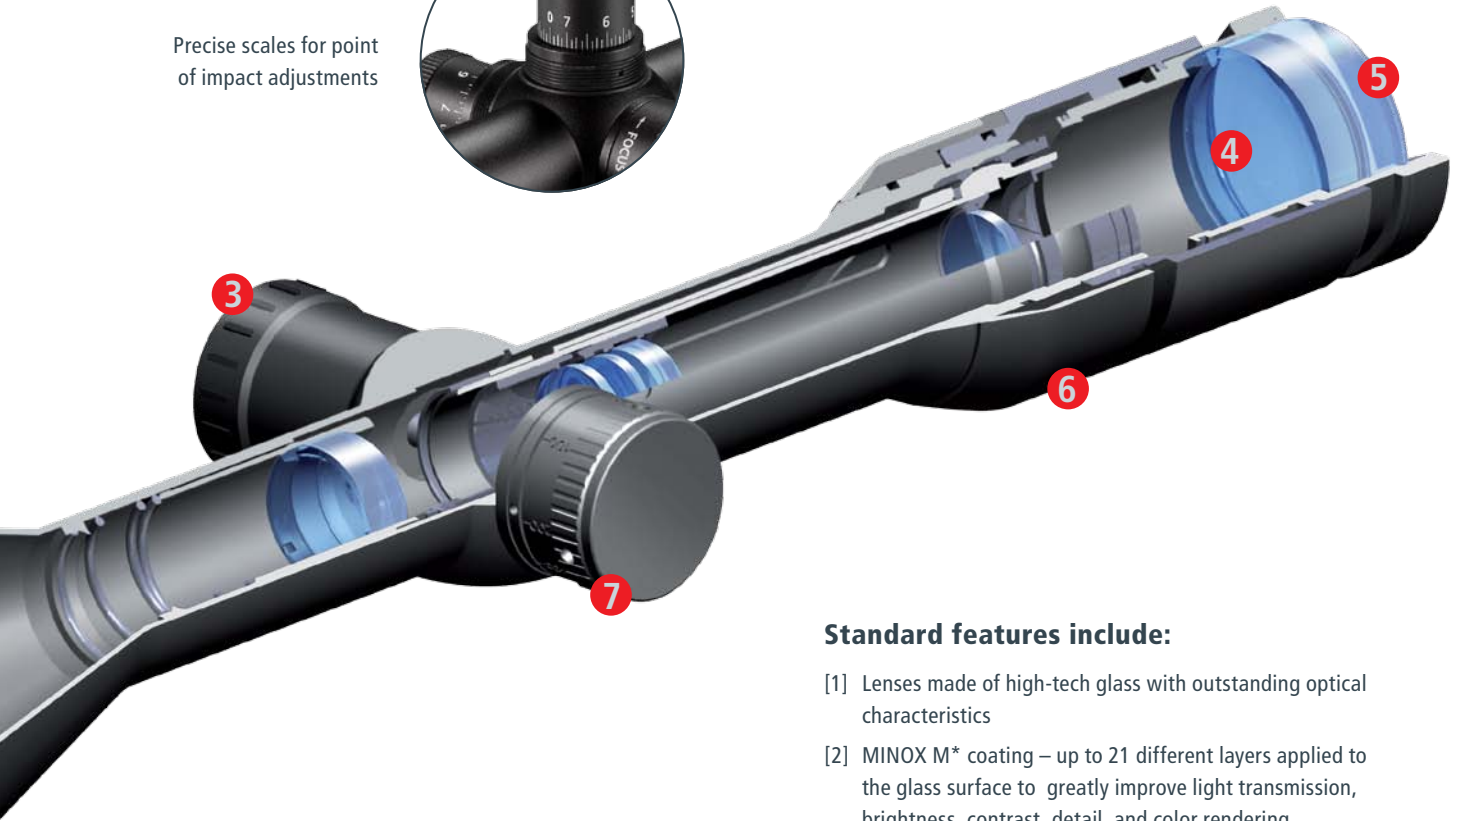

BDC

PLEX

XR BDC

VERSA-PLEX

Precise scales for point of impact adjustments

Standard features include:

- [1] Lenses made of high-tech glass with outstanding optical characteristics
- [2] MINOX M* coating – up to 21 different layers applied to the glass surface to greatly improve light transmission, brightness, contrast, detail, and color rendering
- [3] Windage and elevation knobs, finger adjustable, with positive and precise reticle movements of 1/4 MOA or 1/8 MOA (model ZA 5 4-20x50 SF only), zero resettable
- [4] Long four inch plus eye relief
- [5] Rubber cushioned fast-focus eyepiece
- [6] Smooth operating soft-touch rubber variable power ring
- [7] Objective parallax side focus adjustment (on selected models)

Each MINOX riflescope comes complete with a Scopecoat™ protective field cover (except ZA 5 6-30x56 SF).

ZA-i Riflescopes

For Extended Use in Difficult Lighting Conditions

Originally developed for the U.S. market, the MINOX ZA Line offers a wide range of riflescopes for all types of hunting and target shooting situations.